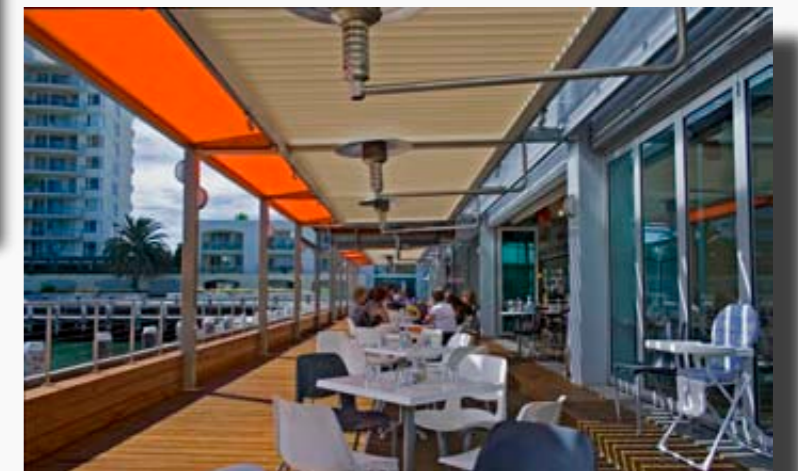

Alfresco Living & Pool Enclosures

*Lifestyle, Relaxation,
Swimming, Entertaining.
This is our "Alfresco Lifestyle"*